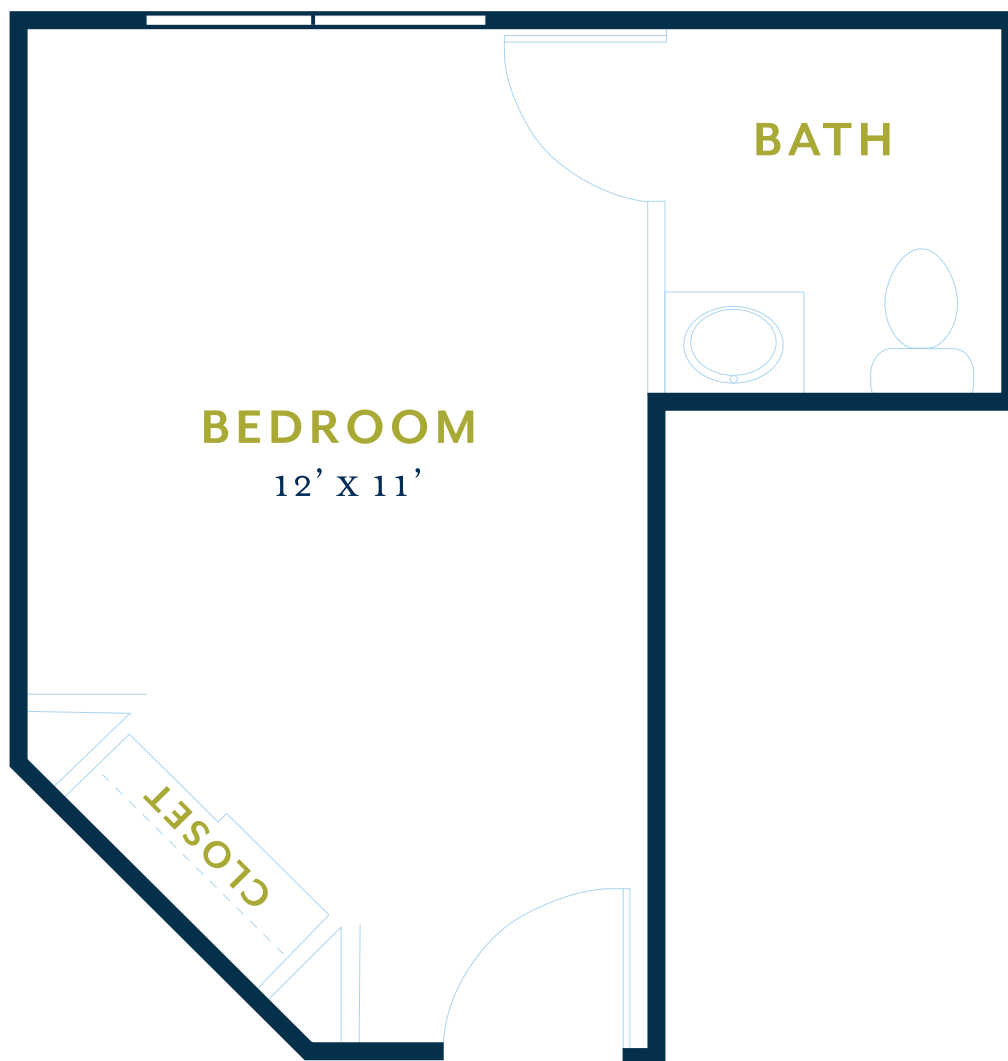

## MEMORY CARE / ALZHEIMER'S

1 BEDROOM / PRIVATE BATH (253 SQ. FT.)

APARTMENT #B7 / CHERRYWOOD VILLAGE

Actual dimensions are approximate. Sizes and specifications are subject to change without notice. All illustrations are artist's concept. Actual usable floor space may vary from the stated floor area. Revised 5.2016.

## MEMORY CARE / ALZHEIMER'S

1 BEDROOM / PRIVATE BATH (234 SQ. FT.)

APARTMENT #C3 / CHERRYWOOD VILLAGE

Actual dimensions are approximate. Sizes and specifications are subject to change without notice. All illustrations are artist's concept. Actual usable floor space may vary from the stated floor area. Revised 5.2016.

## MEMORY CARE / ALZHEIMER'S

1 BEDROOM / PRIVATE BATH (468 SQ. FT.)

APARTMENT #D4 / CHERRYWOOD VILLAGE

Actual dimensions are approximate. Sizes and specifications are subject to change without notice. All illustrations are artist's concept. Actual usable floor space may vary from the stated floor area. Revised 5.2016.

## MEMORY CARE / ALZHEIMER'S

1 BEDROOM / PRIVATE BATH (256 SQ. FT. FEET)

APARTMENT #E2 / CHERRYWOOD VILLAGE