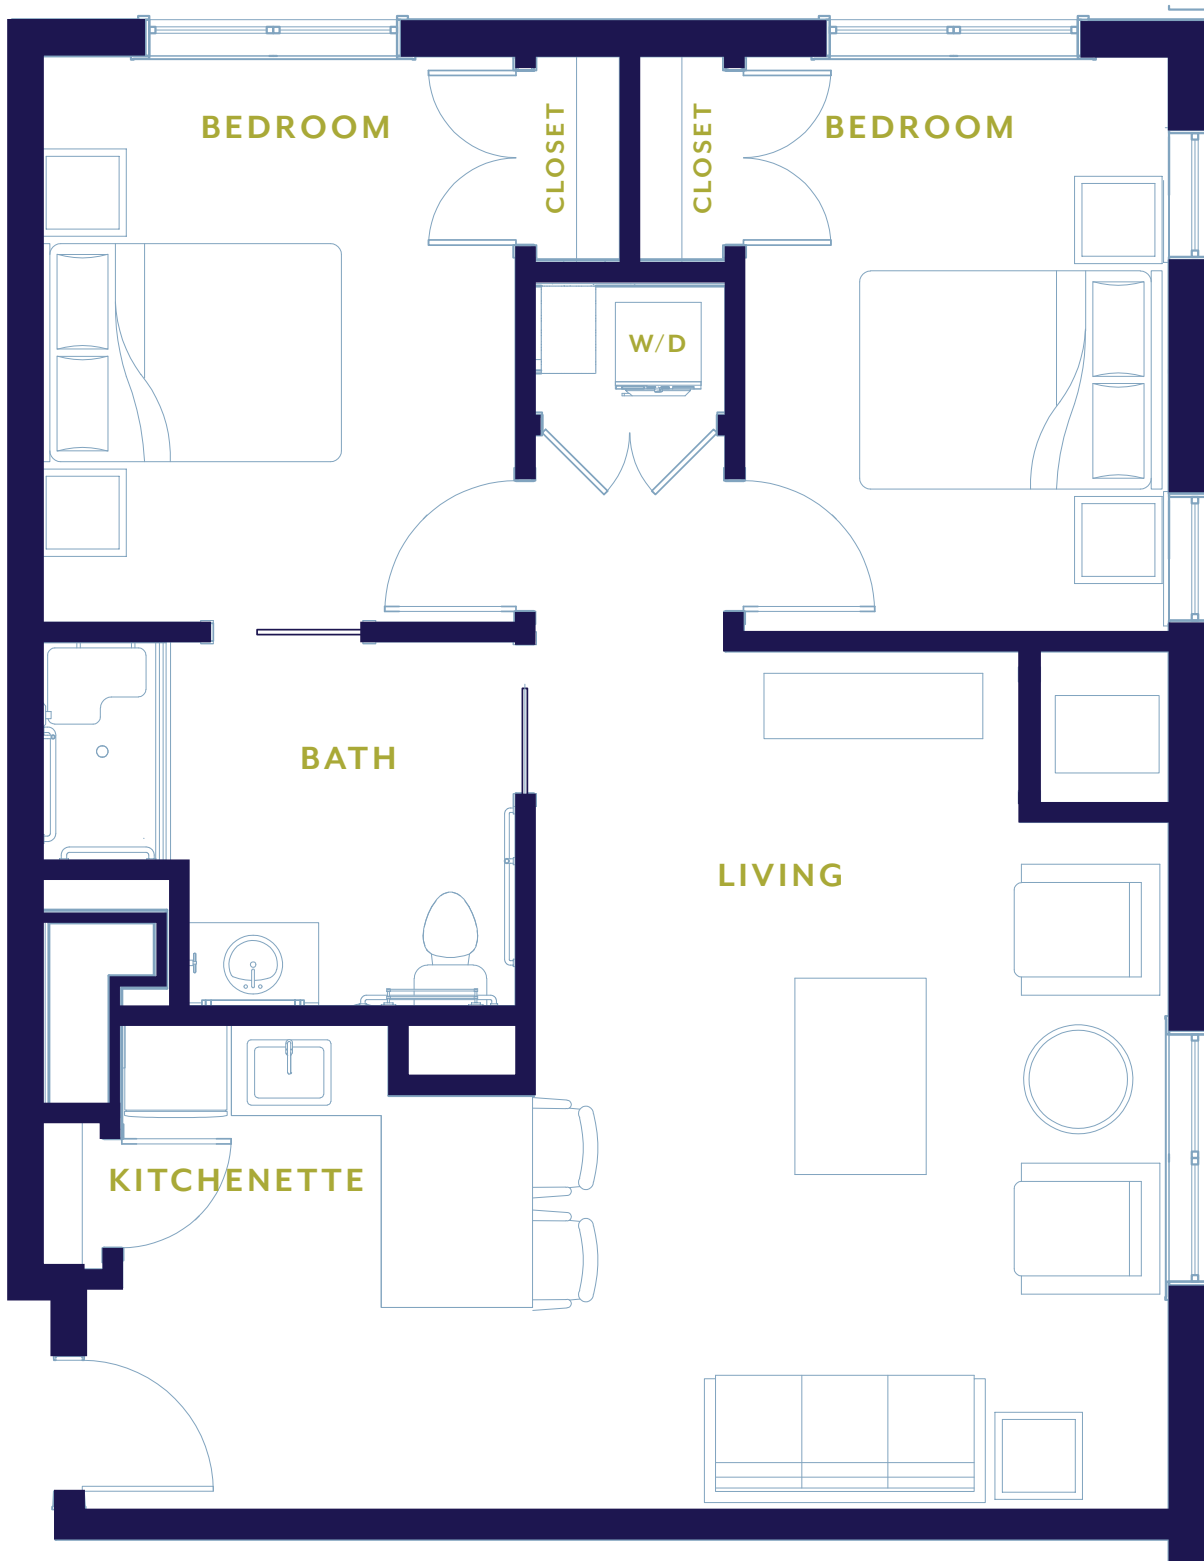

Actual dimensions are approximate. Sizes and specifications are subject to change without notice. All illustrations are artist's concept. Actual usable floor space may vary from the stated floor area. June 2018.

## ASSISTED LIVING

STUDIO / 453 - 478 SQ. FT.  
UNIT A (ADA ACCESSIBLE OPTION AVAILABLE)

Actual dimensions are approximate. Sizes and specifications are subject to change without notice. All illustrations are artist's concept. Actual usable floor space may vary from the stated floor area. June 2018.

## ASSISTED LIVING

ONE BEDROOM / ONE BATH / 563 - 628 SQ. FT.  
UNIT B (ADA ACCESSIBLE OPTION AVAILABLE)

Actual dimensions are approximate. Sizes and specifications are subject to change without notice. All illustrations are artist's concept. Actual usable floor space may vary from the stated floor area. June 2018.

## ASSISTED LIVING

TWO BEDROOM / ONE BATH / 863 - 871 SQ. FT.  
UNIT C (ADA ACCESSIBLE OPTION AVAILABLE)